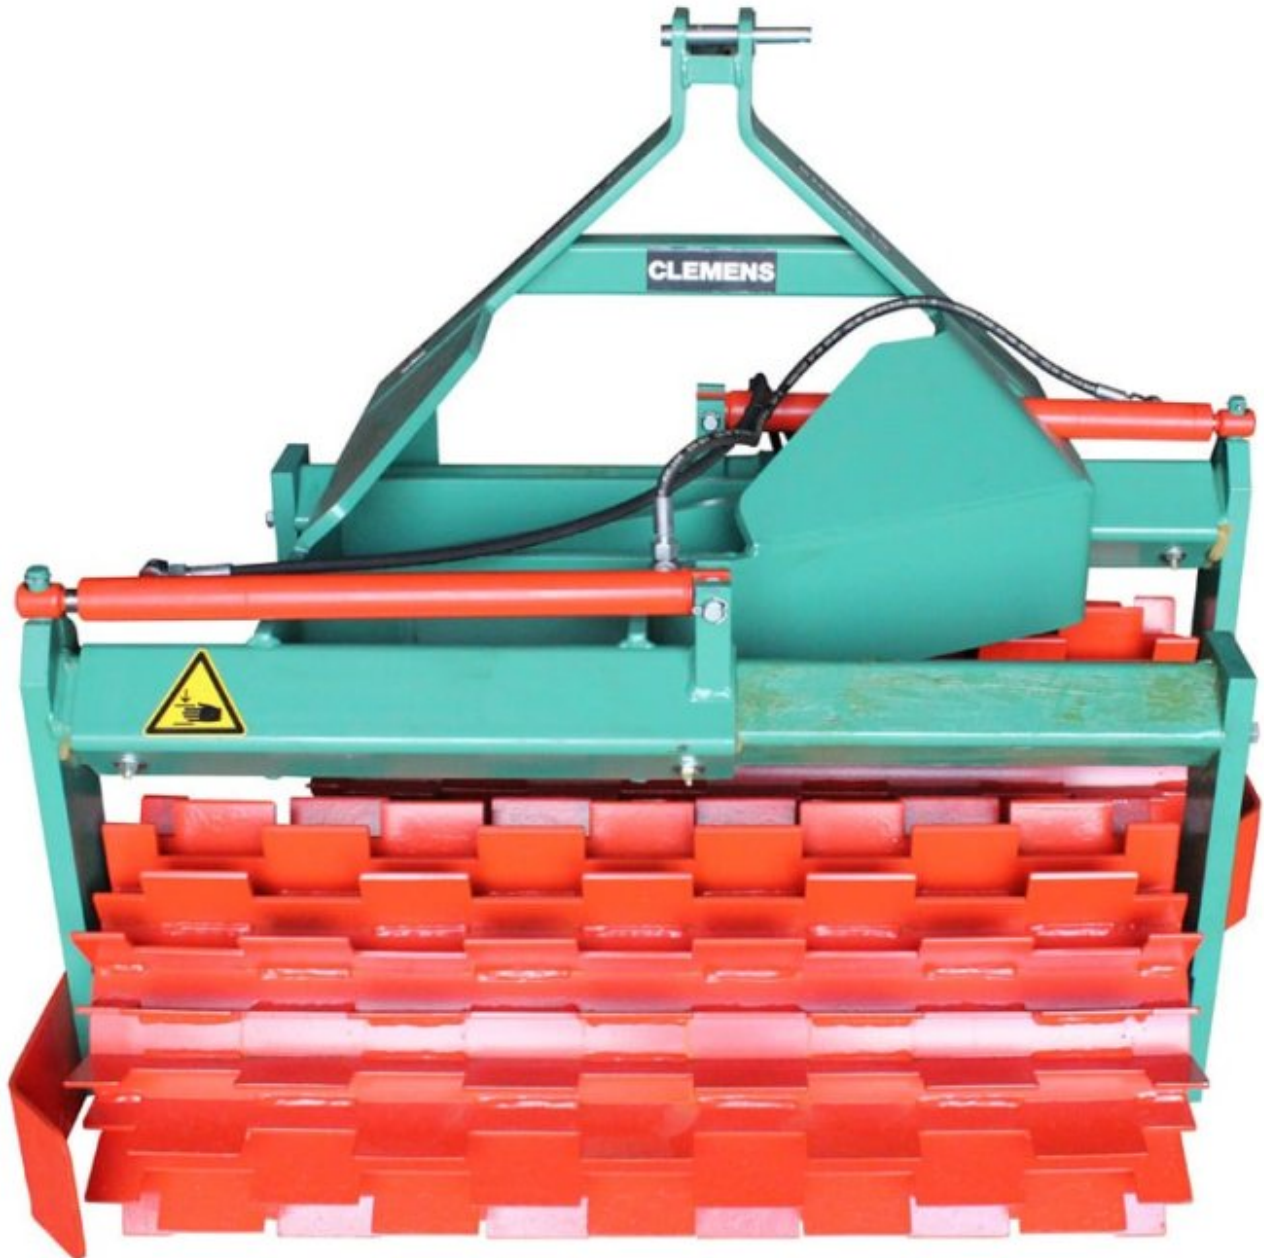

ECO-ROLL

The BIO mulch roller ECO-ROLL is the alternative to mulching. The roller can be entrained without any problems during any operation. The ECO-ROLL compresses the vegetation, whereupon the spades mounted on the roller kink the stalks and thus fold them over. The result is a mulch carpet that promotes good shadow fermentation. The plants sprout again at the vegetation point and provide the next organic carpet. With legumes, this method stimulates the growth of the nodule bacteria (rhizobia) and increases the nitrogen-collecting effect.

Model	Weight with frame	Working width	External size
ECO-ROLL 400	ABOUT 125 KG	400 MM	470 MM
ECO-ROLL 500	about 145 kg	500 mm	570 mm
ECO-ROLL 600	about 170 kg	600 mm	670 mm
ECO-ROLL 800	about 235 kg	800 mm	885 mm
ECO-ROLL 1000	about 310 kg	1000 mm	1085 mm
ECO-ROLL 1200	about 355 kg	1200 mm	1285 mm
ECO-ROLL 1300	about 375 kg	1300 mm	1385 mm
ECO-ROLL 1400	about 400 kg	1400 mm	1485 mm
ECO-ROLL 1500	about 420 kg	1500 mm	1585 mm
ECO-ROLL 1600	about 445 kg	1600 mm	1600 mm
ECO-ROLL 1800	about 535 kg	1800 mm	1895 mm
ECO-ROLL 2000	about 580 kg	2000 mm	2095 mm
Version with hydraulic adjustment	about 625 kg	1100 - 1950 mm	1200 - 2060 mm