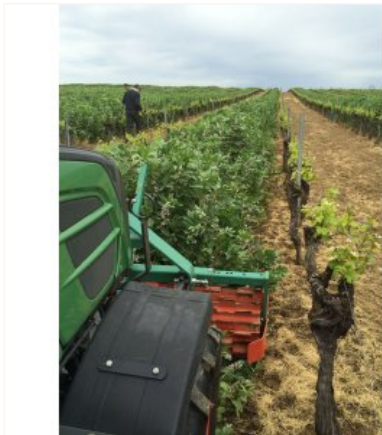

Model	Weight with frame	Working width	External size
ECO-ROLL 400	ABOUT 125 KG	400 MM	470 MM
ECO-ROLL 500	about 145 kg	500 mm	570 mm
ECO-ROLL 600	about 170 kg	600 mm	670 mm
ECO-ROLL 800	about 235 kg	800 mm	885 mm
ECO-ROLL 1000	about 310 kg	1000 mm	1085 mm
ECO-ROLL 1200	about 355 kg	1200 mm	1285 mm
ECO-ROLL 1300	about 375 kg	1300 mm	1385 mm
ECO-ROLL 1400	about 400 kg	1400 mm	1485 mm
ECO-ROLL 1500	about 420 kg	1500 mm	1585 mm
ECO-ROLL 1600	about 445 kg	1600 mm	1600 mm
ECO-ROLL 1800	about 535 kg	1800 mm	1895 mm
ECO-ROLL 2000	about 580 kg	2000 mm	2095 mm
Version with hydraulic adjustment	about 625 kg	1100 - 1950 mm	1200 - 2060 mm

GALERIE