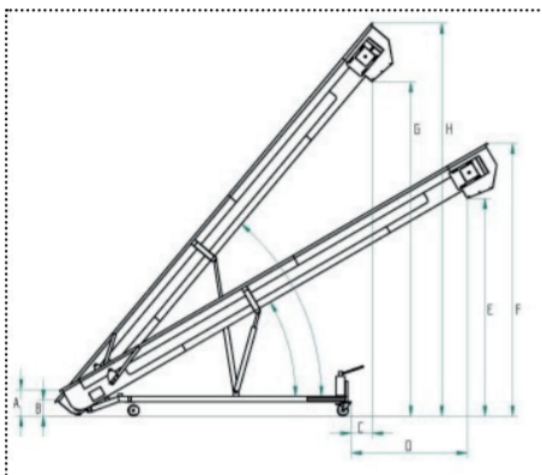

## MOBILE BELT ELEVATORS DELTA TRE

The Delta TRE 300 mobile belt elevator enables:

- To feed destemmers, sorting tables, presses, maceration tanks... with fresh grapes.
- To feed presses with macerated grapes.
- To evacuate stems and dried pomace.

	A	B	C	D	E	F	G	H
3 m	310	180	10	640	1350	1960	2250	2900
4 m	310	180	610	1200	1820	2430	2990	3760
5 m	310	180	240	1300	2440	3060	3640	4410

GALLERY