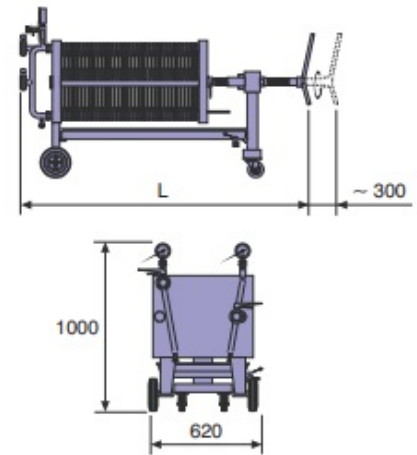

PLATE WINE, BEER FILTER 40 X 40 CM

Sheet filters 400 x 400 These filters are built entirely of AISI 304 or 316 stainless steel, including the frame, valves, tray and accessories. Sight glasses on both the inlet and filtered product outlet. A complete range of accessories is available to adapt the filters to handle various products: wine, syrups, beer, fruit juice, vinegar, distilled spirits, water, oil and for use in the chemical and pharmaceutical industries.

Modello Model Modell Modèle Modelo	Nr. Piastre inseribili (Minimo/Massimo) Number of plates that may be inserted (min/max) Plattenanzahl (Min./Max.) N.bre plaques insérables (mini/maxi) Nº placas insertables (min./máx.)	Lunghezza L (mm) Length L (mm) Länge L (mm) Longeur L (mm) Longitud L (mm)
A 2	4 - 20	1350
A 3	14 - 30	1550
A 4	24 - 40	1750
A 6	44 - 60	2150
A 8	64 - 80	2550
A 10	84 - 100	2950