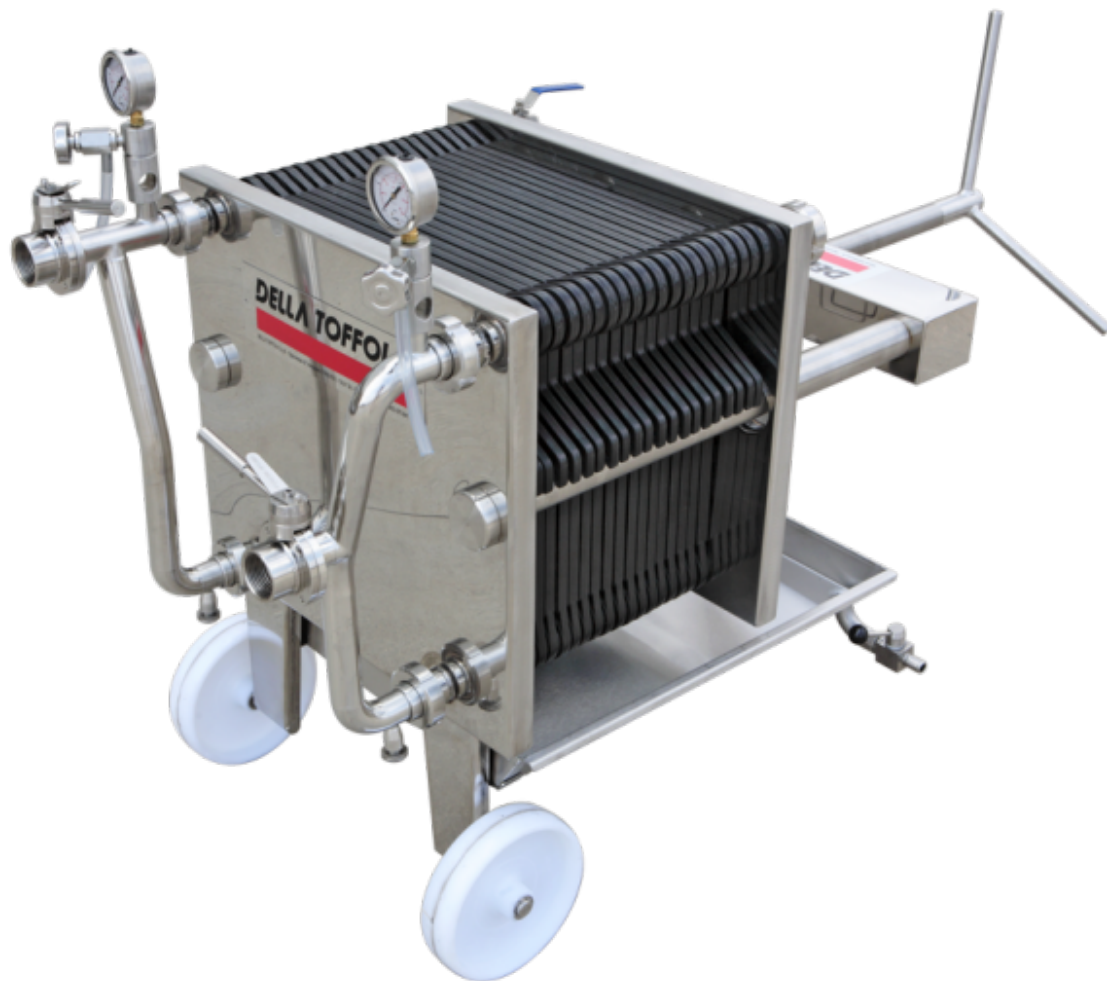

PLATE WINE, BEER FILTER 40 X 40 CM

Sheet filters 400 x 400 These filters are built entirely of AISI 304 or 316 stainless steel, including the frame, valves, tray and accessories. Sight glasses on both the inlet and filtered product outlet. A complete range of accessories is available to adapt the filters to handle various products: wine, syrups, beer, fruit juice, vinegar, distilled spirits, water, oil and for use in the chemical and pharmaceutical industries.

Modello Model Modell Modèle Modelo	Nr. Piastre inseribili (Minimo/Massimo) Number of plates that may be inserted (min/max) Plattenanzahl (Min./Max.) N.bre plaques insérables (mini/maxi) Nº placas insertables (min./máx.)	Lunghezza L (mm) Length L (mm) Länge L (mm) Longeur L (mm) Longitud L (mm)
A 2	4 - 20	1350
A 3	14 - 30	1550
A 4	24 - 40	1750
A 6	44 - 60	2150
A 8	64 - 80	2550
A 10	84 - 100	2950